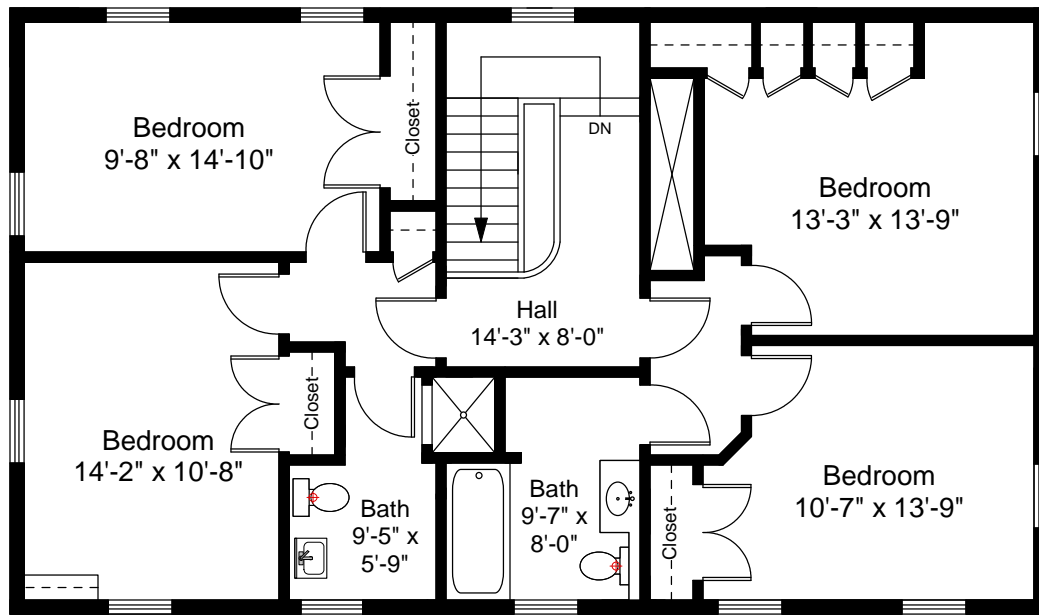

Completed: March, 2009
Note: Dimensions are not guaranteed and are provided for informational purposes only.

Second Floor Plan
Ceiling Height = 7'-6"

68 Waterman Farm Road
Centerville, MA 02632

Scale 1/8" = 1'-0"

Completed: March, 2009

Note: Dimensions are not guaranteed and are provided for informational purposes only.

Lower Level Floor Plan
Ceiling Height = 7'-6"

68 Waterman Farm Road
Centerville, MA 02632

Scale 1/8" = 1'-0"

Completed: March, 2009

Note: Dimensions are not guaranteed and are provided for informational purposes only.