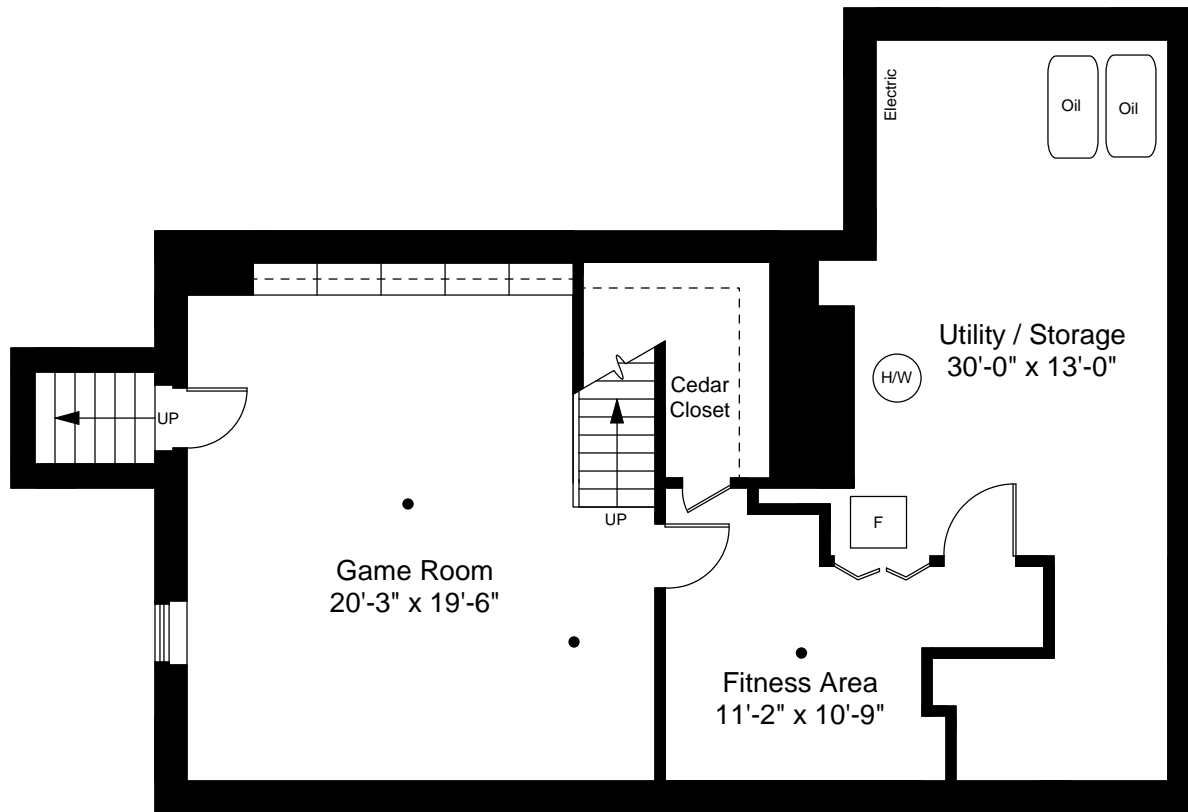

Completed: March, 2009
Note: Dimensions are not guaranteed and are provided for informational purposes only.

Second Floor Plan
Ceiling Height = 7'-6"

68 Waterman Farm Road
Centerville, MA 02632

Scale 1/8" = 1'-0"

Completed: March, 2009

Note: Dimensions are not guaranteed and are provided for informational purposes only.

Lower Level Floor Plan
Ceiling Height = 7'-6"

68 Waterman Farm Road
Centerville, MA 02632

Scale 1/8" = 1'-0"

Completed: March, 2009

Note: Dimensions are not guaranteed and are provided for informational purposes only.